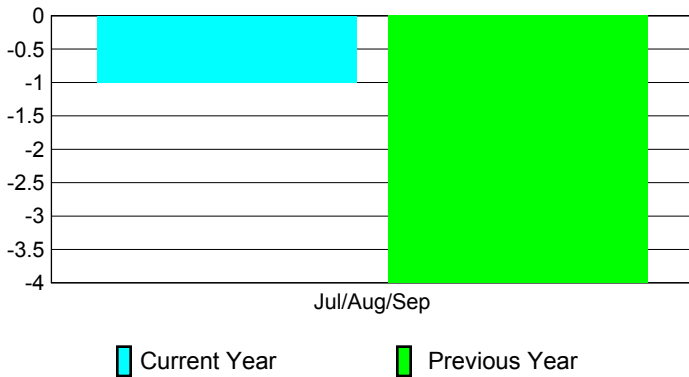

Comparison of Club Gain/Loss

Current Year Compared to the Previous Year