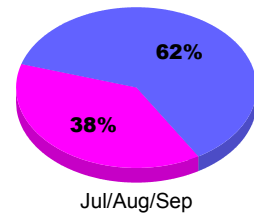

Gender Comparison 2010-2011