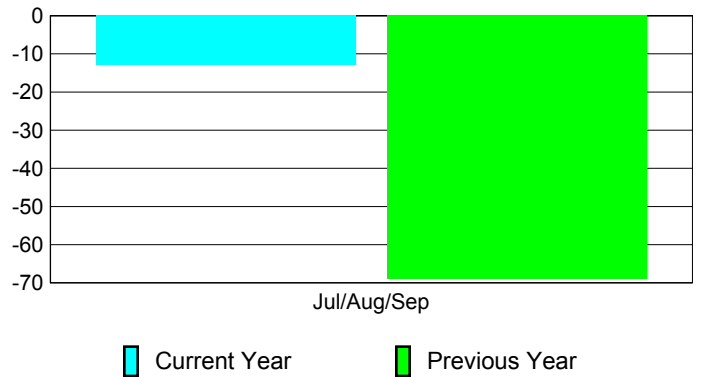

Comparison of Membership Gain/Loss

Current Year Compared to the Previous Year