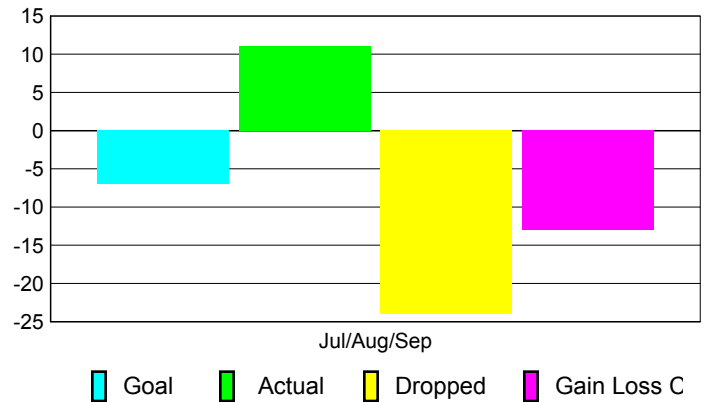

### YTD Status Quo Clubs 2010-2011

Status Quo Clubs Compared to Status Quo Members

## MEMBERSHIP

Membership Results  
2010-2011

Membership  
2009-2010

Month	Net Memb Goal	Actual New Memb	Actual Dropped Memb	Gain/Loss of Memb	Gain/Loss of Memb
Jul/Aug/Sep	-7	11	-24	-13	-69
<b>Totals</b>	<b>-7</b>	<b>11</b>	<b>-24</b>	<b>-13</b>	<b>-69</b>

### Membership Results 2010-2011

Goal, New, Dropped, Gain/Loss

### Comparison of Membership Gain/Loss

Current Year Compared to the Previous Year